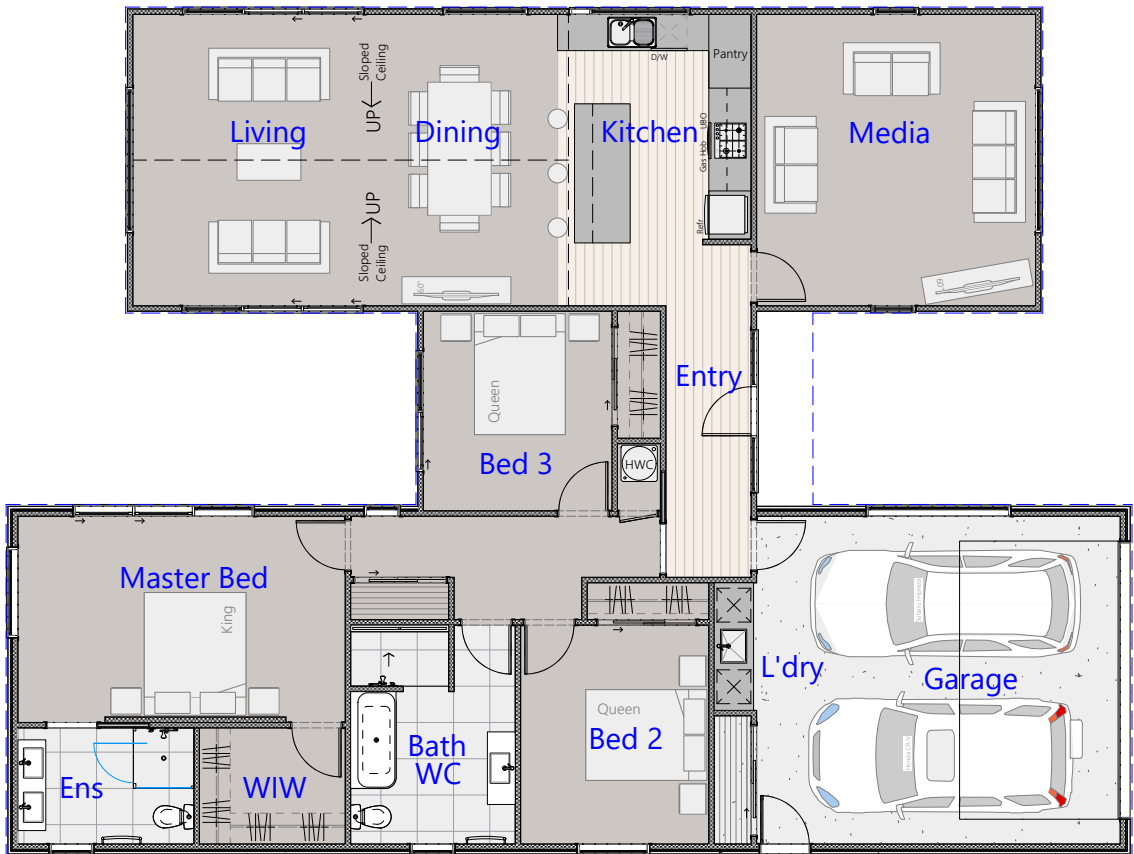

Endeavour Homes

Hawkesbury - 197 m²

	3		2		2		2
--	---	--	---	--	---	---	---

Endeavour Homes
BLenheim

Love where you live

Phone +64 3 579 2282
info@endeavourhomesmarlborough.co.nz
www.endeavourhomesmarlborough.co.nz